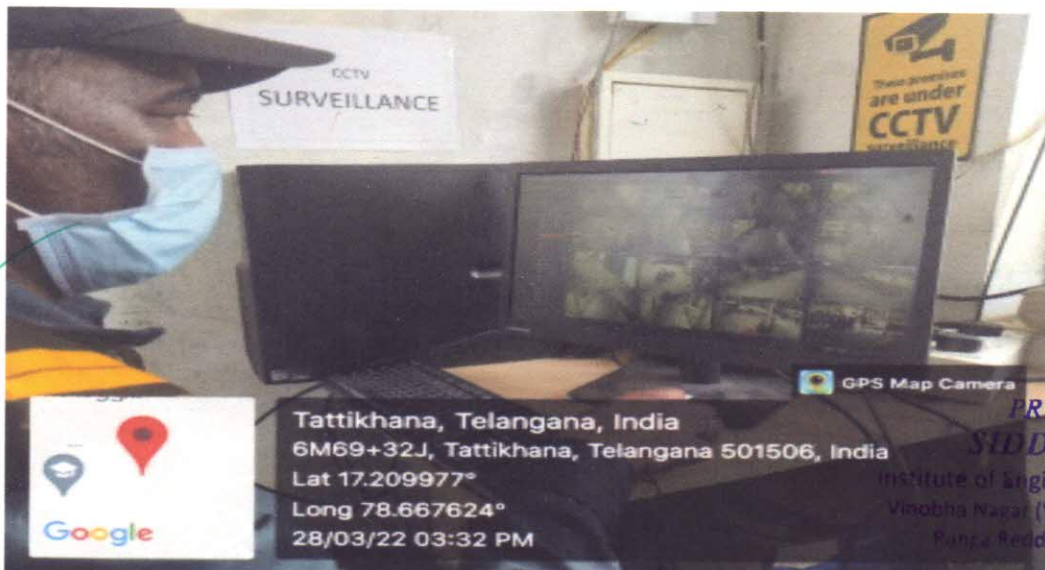

Specific facilities provided for women in terms of:

1. Safety and security
2. Counselling
3. Common Rooms
4. Day care centre for young children
5. Any other relevant information

1. Safety and security

SIET provides facilities, like; CCTV cameras are installed on the college premises which provide 24hours surveillance in order to observe the on-going activities.