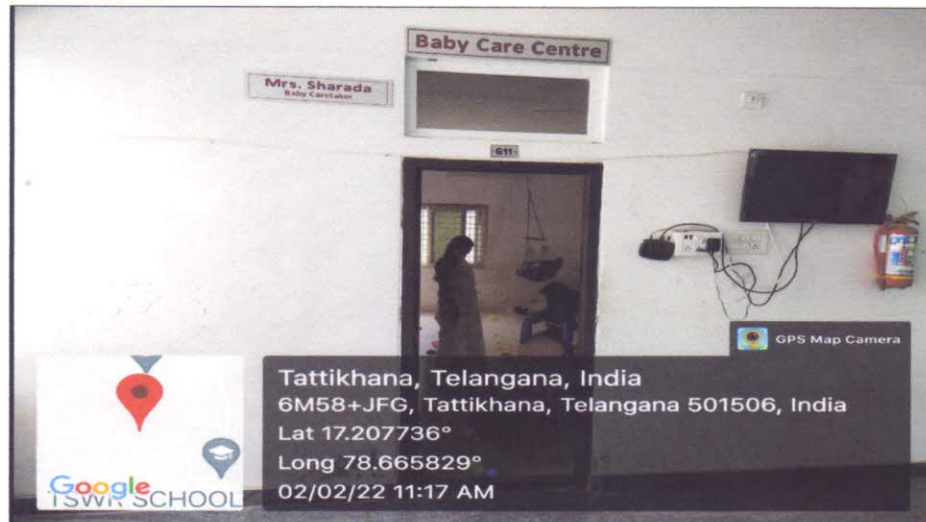

4. Day care centre for young children.

SIET provides day care centre for employee young children's and provides toys and games under supervision of a care taker and attender.

Baby care centre at SIET to take care of Faculty children's.