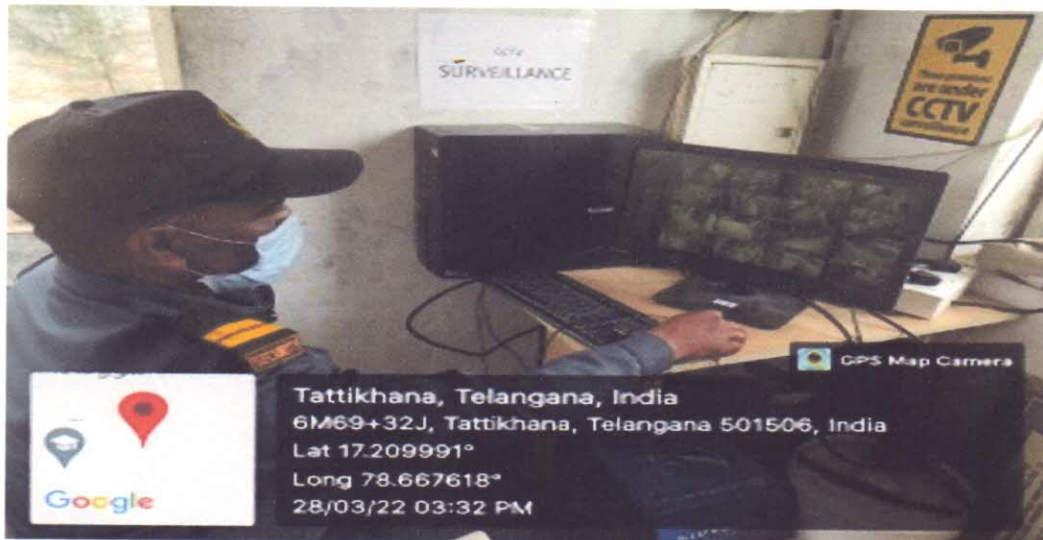

Specific facilities provided for women in terms of:

1. Safety and security
2. Counselling
3. Common Rooms
4. Day care centre for young children
5. Any other relevant information

1. Safety and security

SIET provides facilities, like; CCTV cameras are installed on the college premises which provide 24hours surveillance in order to observe the on-going activities.