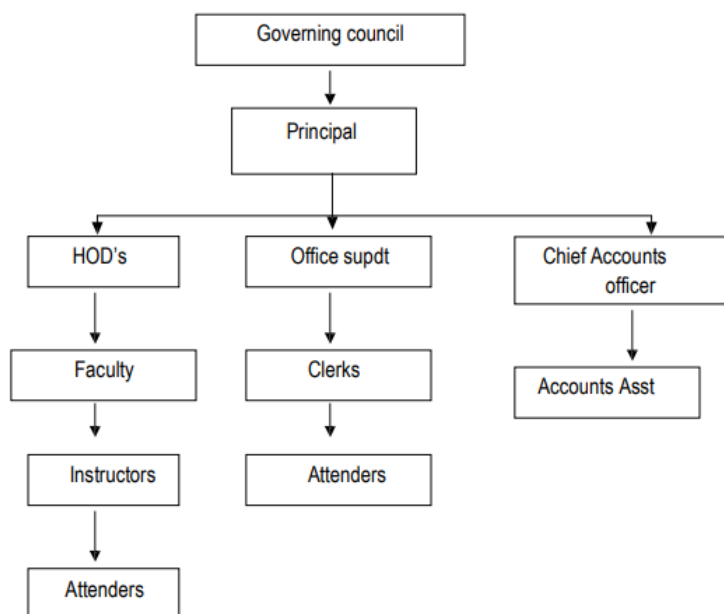

Mandatory Disclosure

Organization Chart.

List of Teaching Staff

Name of the Faculty	DOJ	Designation	Department	Qualification	Specialization
PRADEEP KUMAR DEVULAPALLI	01/03/2012	Professor	Chemistry	MSc(Organic Chem), Ph.D	Chemistry
VENKATESHAM MARAGONI	23/07/2012	Professor	Chemistry	MSc(Physical Chem), Ph.D	Chemistry
MOUNIKA BALE	26/11/2016	Assistant Professor	Chemistry	MSc(Organic Chem)	Chemistry
GALI SAMUEL	12/12/2016	Assistant Professor	Chemistry	MSc(Chem)	Chemistry
PULIPATI LOKESH	02/01/2017	Assistant Professor	Chemistry	MSc(Organic Chem)	Chemistry
PRABHAKAR REDDY	10/01/2015	Assistant Professor	English	MA(English), M.Phil(ELT)	English
SRINIVAS NARSINGA	31/12/2016	Assistant Professor	English	MA(English)	English
SAMEENA BEGUM	01/02/2017	Assistant Professor	English	MA(English)	English
BHAYYA MADHURI VADIPALLY			English		English
ROHINI PULIPATI	21/12/2015	Assistant Professor	Mathematics	MSc(Mathematics)	Mathematics
POREDDY KAVYA POREDDY KAVYA	15/12/2015	Assistant Professor	Mathematics	MSc(Mathematics)	Mathematics
BOMMA REDDY NEELA KRISHNA			Mathematics		Mathematics
SRINIVAS ADEPU	12/09/2014	Assistant Professor	Others(MNGT/ H&S)	MSc(Mathematics)	Mathematics
MAHALAKSHMI VUNNAM	14/09/2009	Associate Professor	Others(MNGT/ H&S)	MSc(Maths with Computer Science)	Mathematics
SRUTHI GADDAM	09/07/2013	Assistant Professor	Others(MNGT/ H&S)	MSc(Mathematics)	Mathematics
Sudheer Kumar Srisailam	15/07/2013	Associate Professor	Physics	MSc(Physics)	Physics
SREEVANI TUMMALA	22/07/2017	Assistant Professor	Physics	MSc(Physics)	Physics
CHERUKU RAJU	19/01/2018	Assistant Professor	Physics	MSc(Physics)	Physics